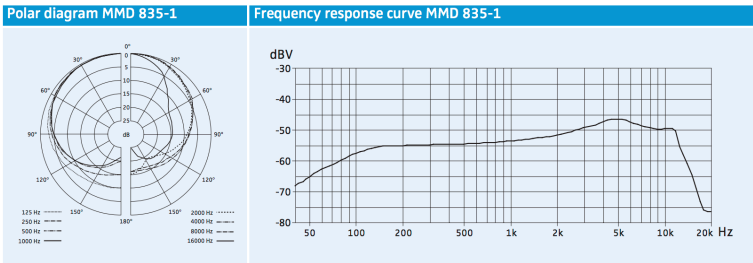

EW835

Type: Wireless Handheld Dynamic

Polar Pattern: [Cardioid](#)

Best Uses: Emcee, Presentation

[Manufacturer Site](#)

From: <http://nccproduction.com/wiki/> - **NCC Production**

Permanent link: <http://nccproduction.com/wiki/ew835>