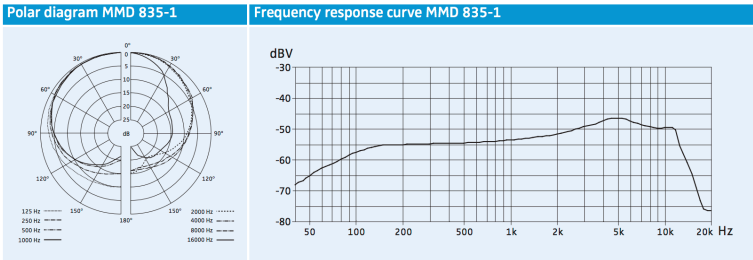

EW835

Type: Wireless Handheld Dynamic
Polar Pattern: Cardioid
Best Uses: Emcee, Presentation

From:
<http://www.nccproduction.com/wiki/> - **NCC Production**

Permanent link:
<http://www.nccproduction.com/wiki/ew835?rev=1474321706>