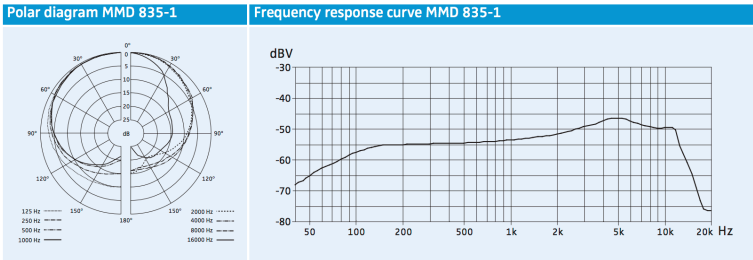

EW835

Type: Wireless Handheld Dynamic
Polar Pattern: Cardioid
Best Uses: Emcee, Presentation

[Manufacturer Site](#)

From:
<http://www.nccproduction.com/wiki/> - **NCC Production**

Permanent link:
<http://www.nccproduction.com/wiki/ew835?rev=1474321838>