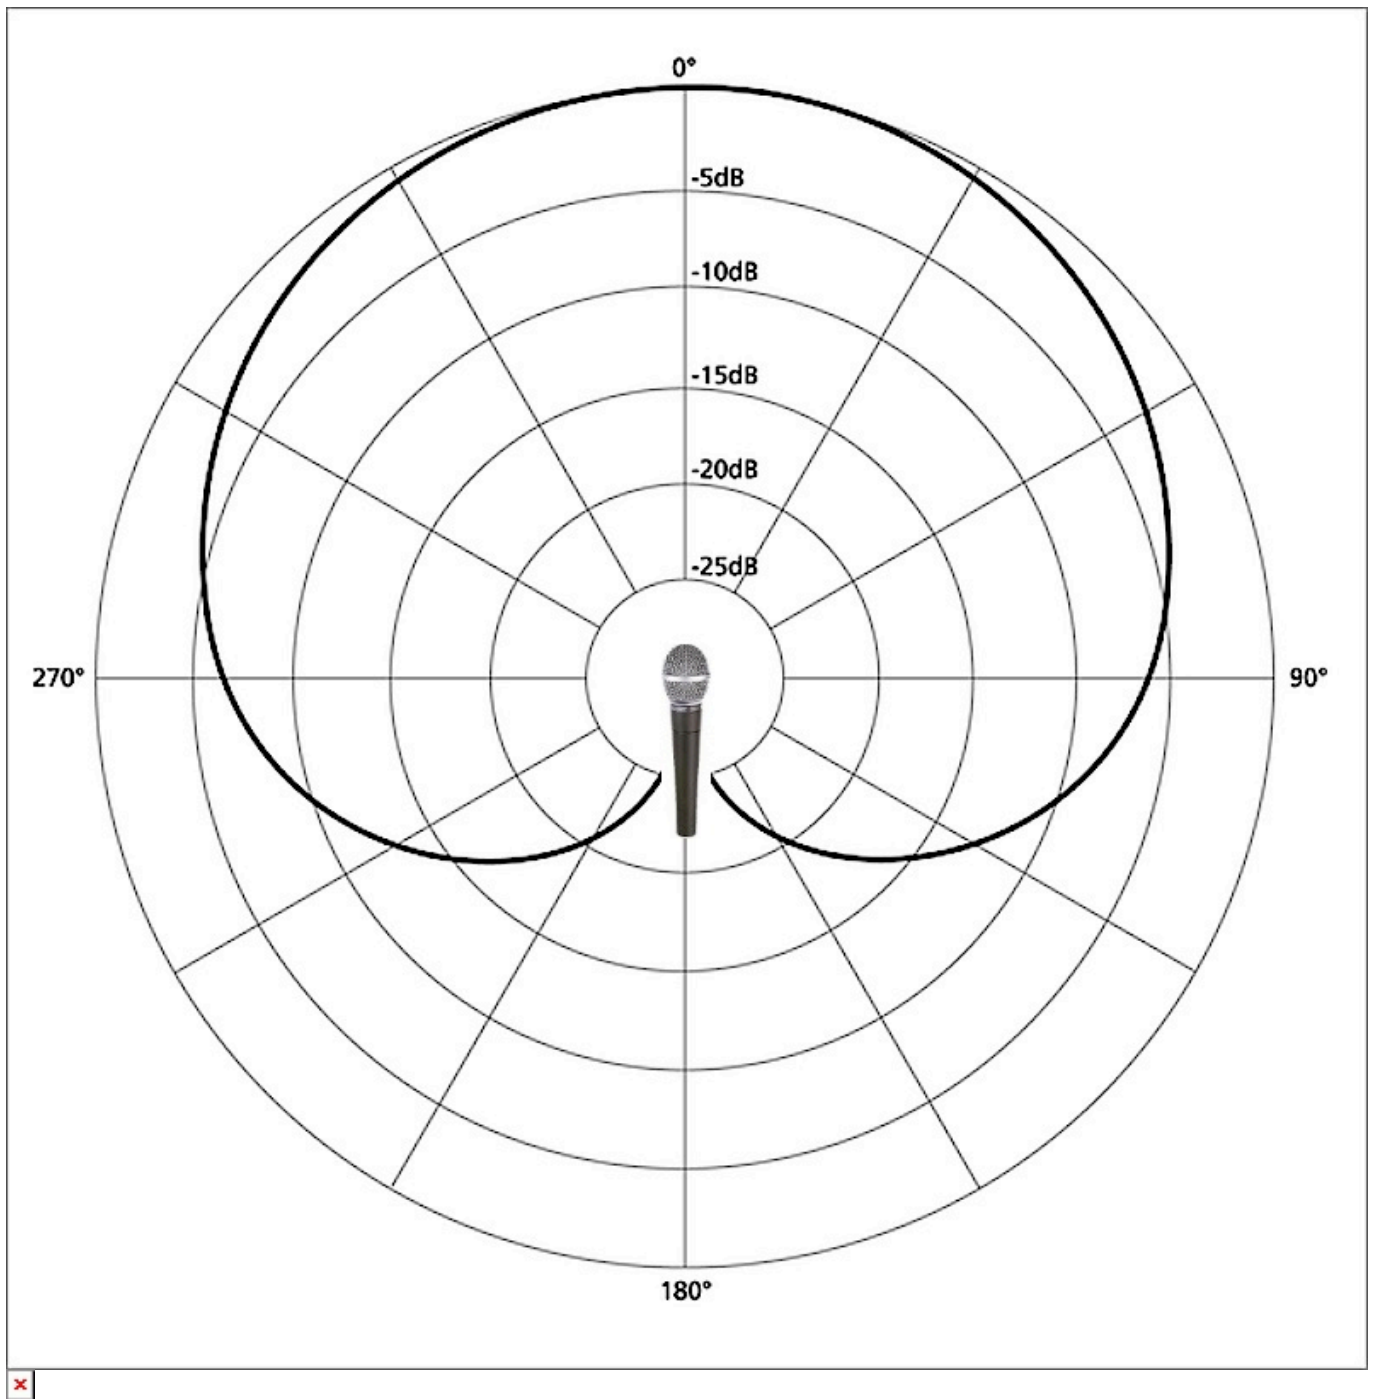

Polar Patterns

Cardioid

Super-Cardioid

Hyper-Cardioid

Omnidirectional

<http://www.practical-music-production.com/polar-pattern.html>
http://www.shure.eu/support_download/educational_content/microphones-basics/microphone_polar_patterns

From:
<http://www.nccproduction.com/wiki/> - **NCC Production**

Permanent link:
http://www.nccproduction.com/wiki/polar_pattern?rev=1478806565

Last update: **2016/11/10 14:36**