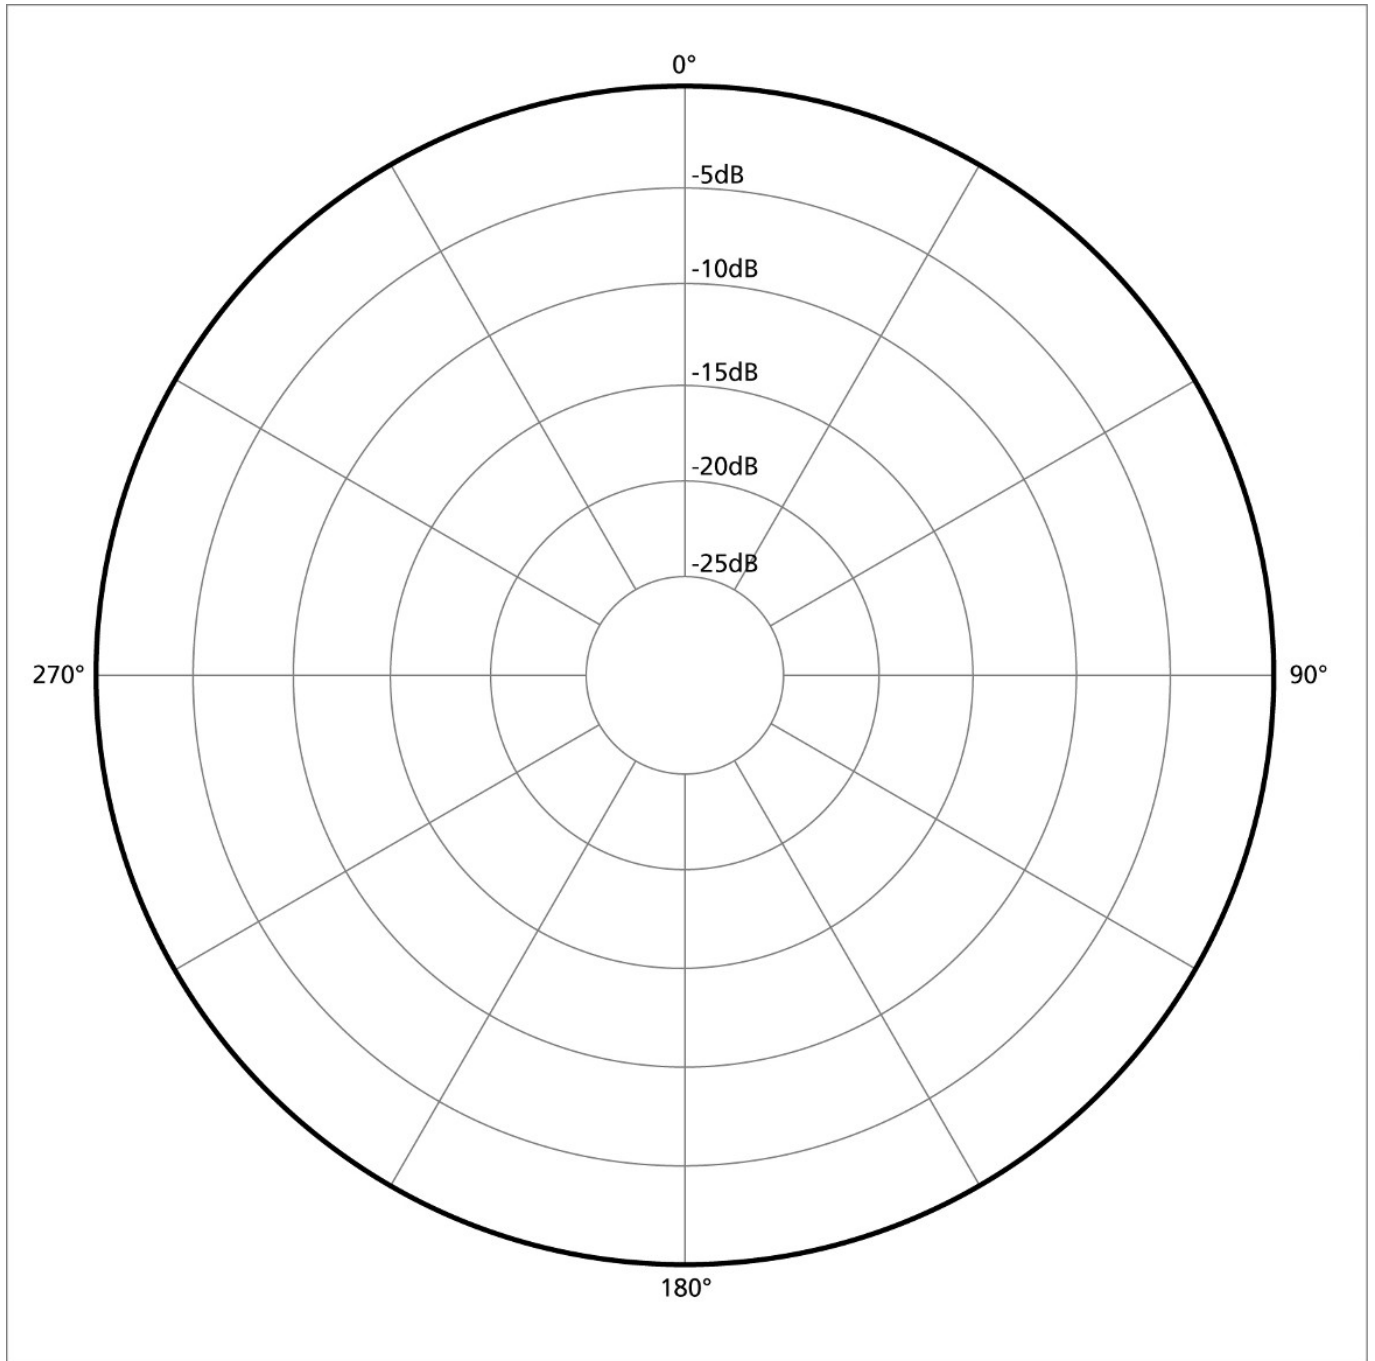

Polar Patterns

Cardioid

Super-Cardioid

Hyper-Cardioid

Omnidirectional

<http://www.practical-music-production.com/polar-pattern.html>
http://www.shure.eu/support_download/educational_content/microphones-basics/microphone_polar_patterns

From:
<http://www.nccproduction.com/wiki/> - **NCC Production**

Permanent link:
http://www.nccproduction.com/wiki/polar_pattern?rev=1478806565

Last update: **2016/11/10 14:36**