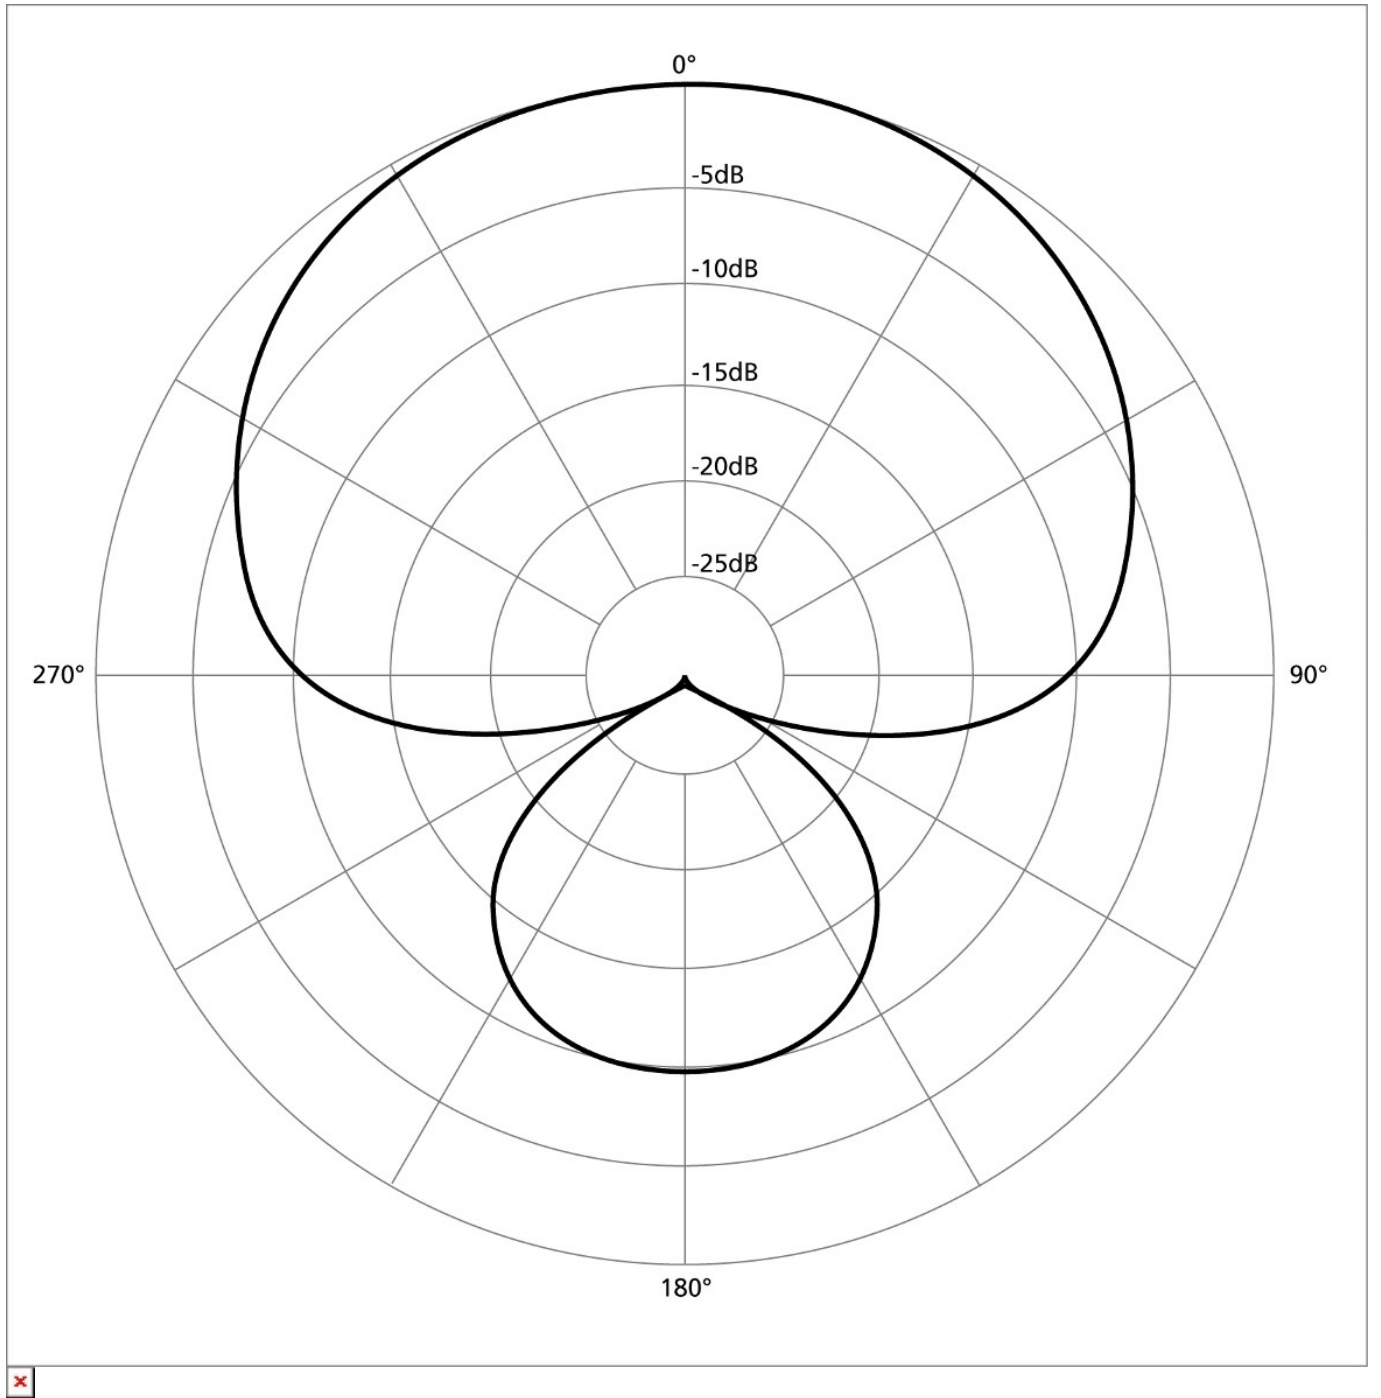

Polar Patterns

Cardioid

Super-Cardioid

Hyper-Cardioid

Omnidirectional

<http://www.practical-music-production.com/polar-pattern.html>
http://www.shure.eu/support_download/educational_content/microphones-basics/microphone_polar_patterns

From:
<http://www.nccproduction.com/wiki/> - **NCC Production**

Permanent link:
http://www.nccproduction.com/wiki/polar_pattern?rev=1478806565

Last update: **2016/11/10 14:36**