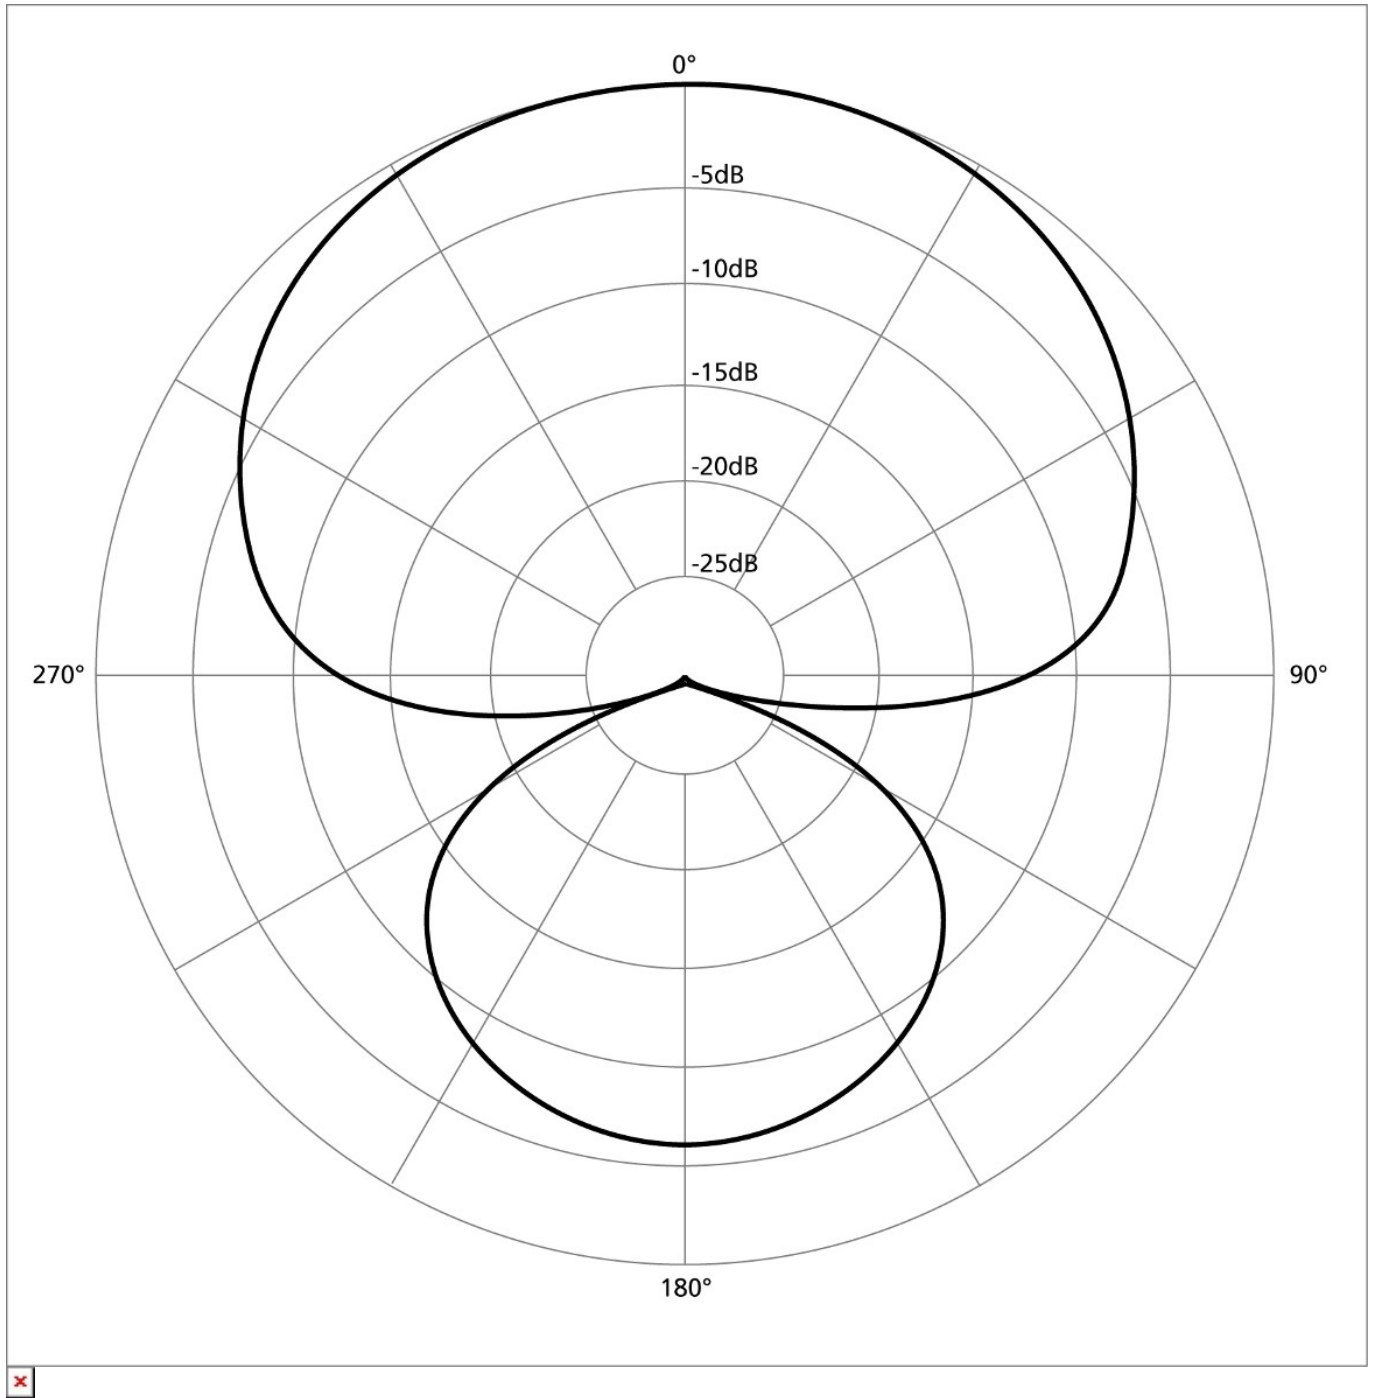

Polar Patterns

Cardioid

Super-Cardioid

Hyper-Cardioid

Omnidirectional

<http://www.practical-music-production.com/polar-pattern.html>
http://www.shure.eu/support_download/educational_content/microphones-basics/microphone_polar_patterns

From:
<http://www.nccproduction.com/wiki/> - **NCC Production**

Permanent link:
http://www.nccproduction.com/wiki/polar_pattern?rev=1478806565

Last update: **2016/11/10 14:36**