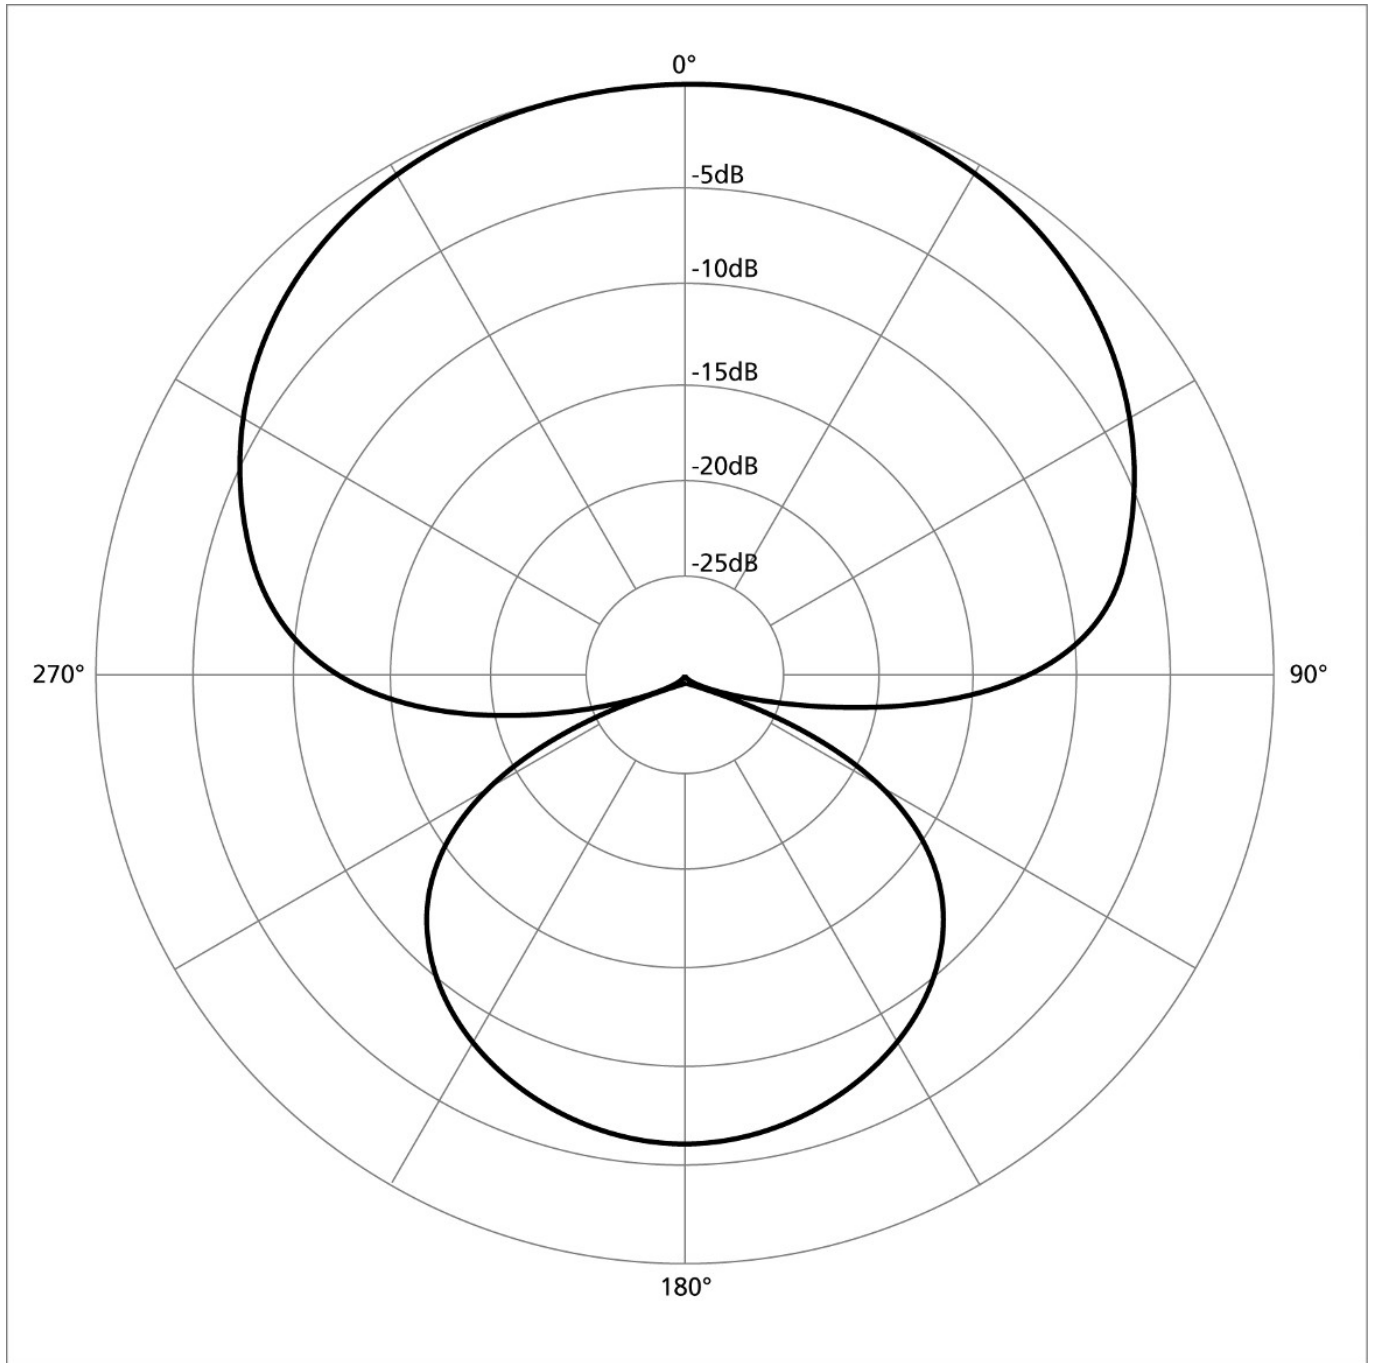

Polar Patterns

Cardioid

Super-Cardioid

Hyper-Cardioid

Omnidirectional

<http://www.practical-music-production.com/polar-pattern.html>

http://www.shure.eu/support_download/educational_content/microphones-basics/microphone_polar_patterns

From:

<http://www.nccproduction.com/wiki/> - **NCC Production**

Permanent link:

http://www.nccproduction.com/wiki/polar_pattern?rev=1478806633

Last update: **2016/11/10 14:37**