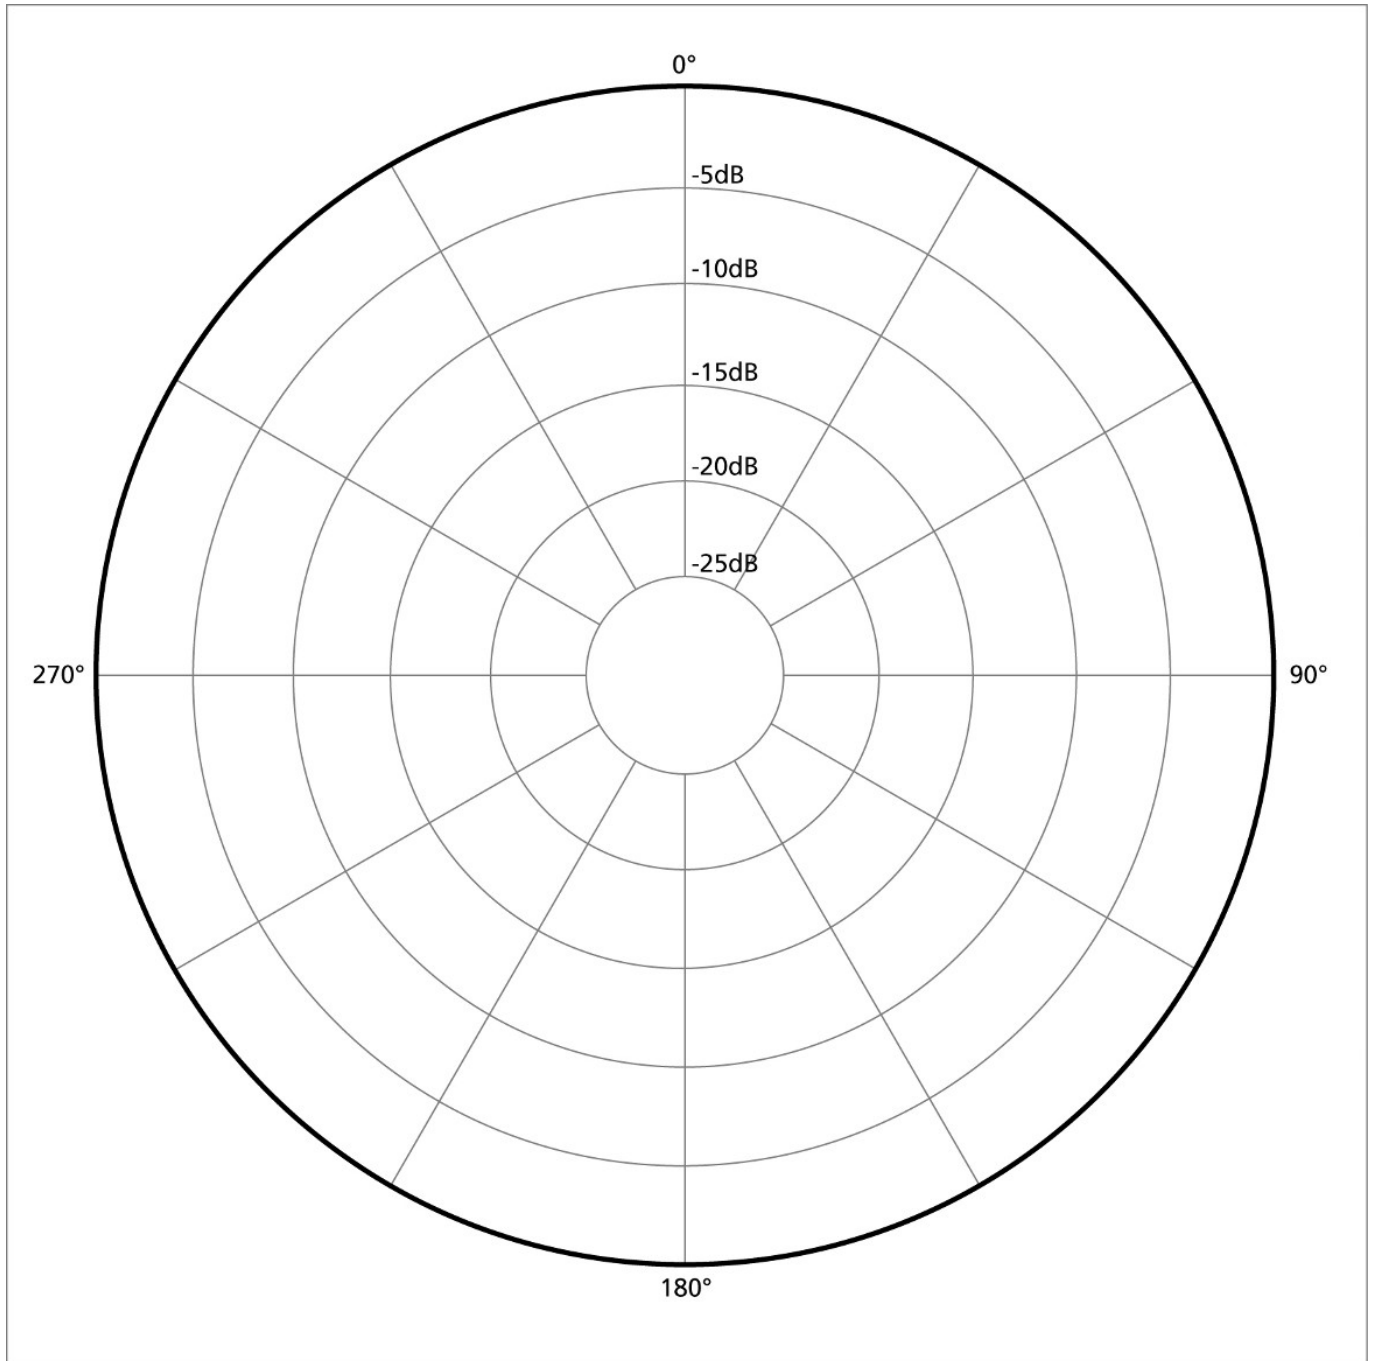

Polar Patterns

Cardioid

Super-Cardioid

Hyper-Cardioid

Omnidirectional

<http://www.practical-music-production.com/polar-pattern.html>

http://www.shure.eu/support_download/educational_content/microphones-basics/microphone_polar_patterns

From:

<http://www.nccproduction.com/wiki/> - **NCC Production**

Permanent link:

http://www.nccproduction.com/wiki/polar_pattern?rev=1478806633

Last update: **2016/11/10 14:37**