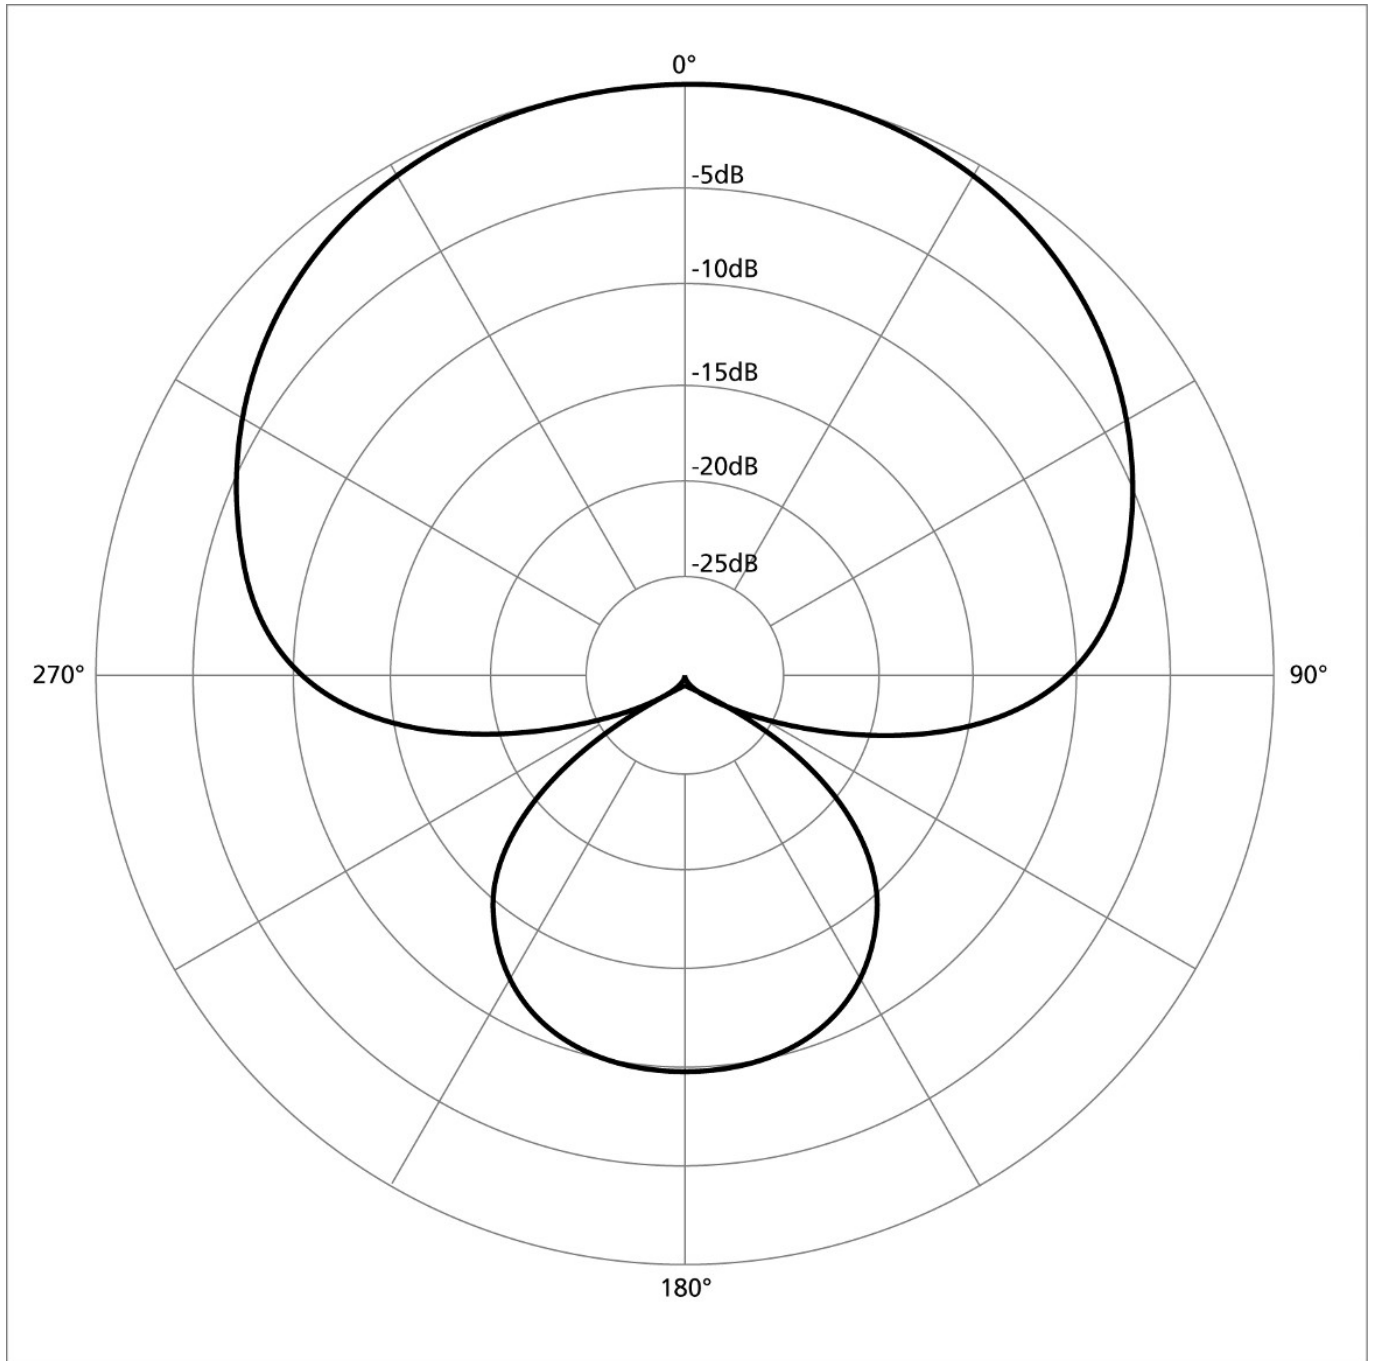

Polar Patterns

Cardioid

Super-Cardioid

Hyper-Cardioid

Omnidirectional

<http://www.practical-music-production.com/polar-pattern.html>

http://www.shure.eu/support_download/educational_content/microphones-basics/microphone_polar_patterns

From:

<http://www.nccproduction.com/wiki/> - **NCC Production**

Permanent link:

http://www.nccproduction.com/wiki/polar_pattern?rev=1478806633

Last update: **2016/11/10 14:37**