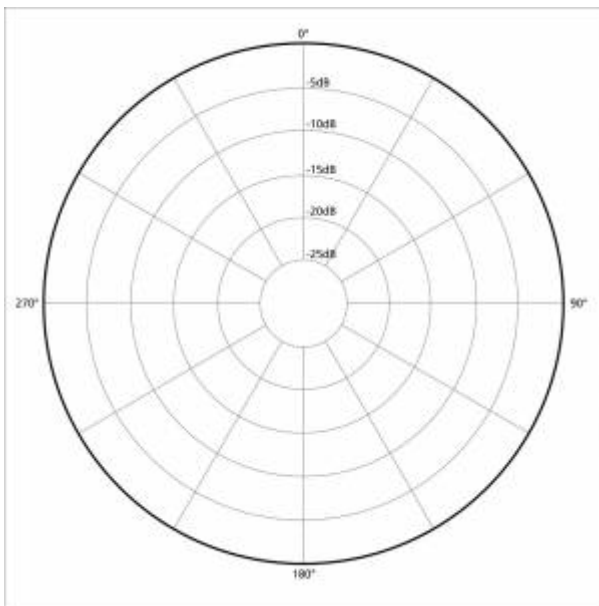

Polar Patterns

Cardioid

Super-Cardioid

Hyper-Cardioid

Omnidirectional

http://www.shure.eu/support_download/educational_content/microphones-basics/microphone_polar_patterns

From:
<http://www.nccproduction.com/wiki/> - **NCC Production**