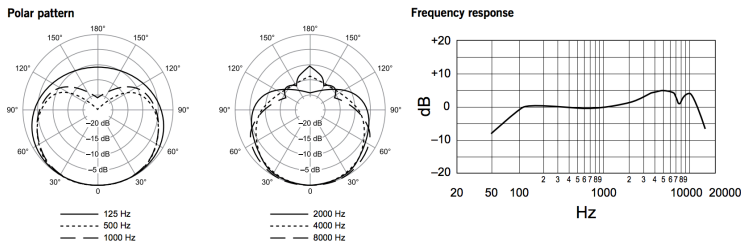

# SM58

Type: **Dynamic**

Polar Pattern: **Cardioid**

Best Uses: Vocals

Additional Uses: Small Vocal Ensembles (2-4)

[Spec Sheet](#)

From: <http://nccproduction.com/wiki/> - **NCC Production**

Permanent link: <http://nccproduction.com/wiki/sm58>